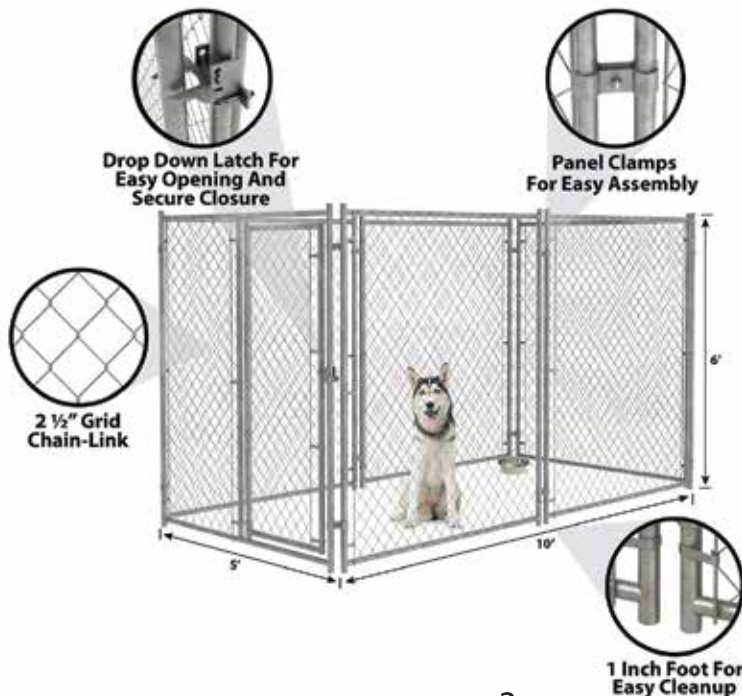

CHAIN LINK PANELS

- CLAMPS INCLUDED
- GATE PANELS INCLUDE LATCH
- ROUND TUBE FRAME ACCEPTS KENNEL COVERS
- 1 INCH LEG PROVIDES CLEARANCE FOR EASY CLEAN UP

Model#	Description	Size	Qty.	Finish
541549	Chain Link Panel	6ft. H x 5ft. W	16	Galvanized
541556	Chain Link Gate Panel	6ft. H x 5ft. W	16	Galvanized
541655	Chain Link Panel	6ft. H x 10ft. W	16	Galvanized