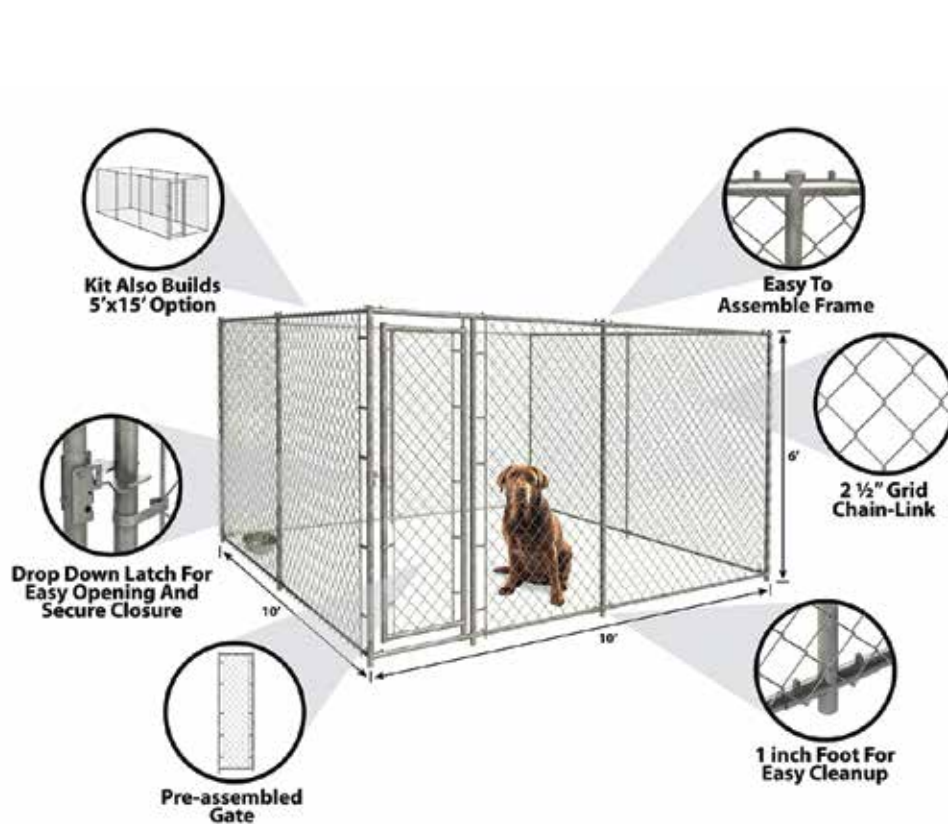

MULTI-PURPOSE FENCE PAGE 9

MODEL#	PRODUCT DESCRIPTION	PAGE#
830063	Chain Link Boxed Kit	1
830070	Chain Link Kit	2
541549	Chain Link Panel	3
541556	Chain Link Gate Panel	3
541655	Chain Link Panel	3
541969	Welded Mesh Boxed Kit	4
541983	Welded Mesh Boxed Kit	4
830056	Welded Mesh Kit	5
541631	Welded Mesh Panel	6
541648	Welded Mesh Gate Panel	6
853284	HD Welded Mesh Panel	7
853277	HD Welded Mesh Gate Panel	7
542126	Kennel Roof with Frame	8
542133	Kennel Roof with Frame	8
542157	Kennel Roof with Frame	8
543550	Sunscreen Top/Side	8
320250	Plastic Cable Ties	8
795010	Multi-purpose Fence	9
795027	Multi-purpose Fence	9
795034	Multi-purpose Fence	9
795102	Multi-purpose Fence	9
795119	Multi-purpose Fence	9
795126	Multi-purpose Fence	9
697758	Multi-purpose Rack	9

CHAIN LINK KITS

ALL HARDWARE INCLUDED • PRE-ASSEMBLED GATE • BUILDS 10x10 OR 5x15

Model#	Description	Size	Qty.	Finish
830063	Chain Link Boxed Kennel	6ft. H x 10ft. W x 10ft. D Can Also build 6ft. H x 5ft. W x 15ft. D	1	Galvanized Mesh Powder Coated Frame

CHAIN LINK KITS

ALL HARDWARE INCLUDED • PRE-ASSEMBLED GATE • STEEL CONSTRUCTION

Model#	Description	Size	Qty.	Finish
830070	Chain Link Kennel Kit Pre-assembled Panels	6ft. H x 10ft. W x 10ft. D Can Also build 6ft. H x 5ft. W x 15ft. D	1	Galvanized