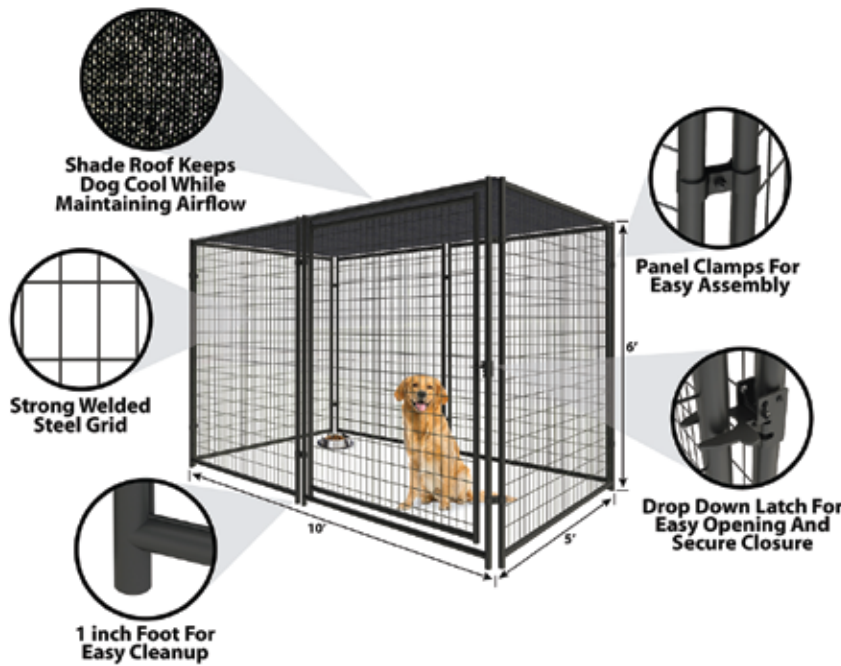

Secure kennel door with provided chain for added safety & security

WELDED MESH KITS

ALL HARDWARE INCLUDED • STEEL CONSTRUCTION • ROOF INCLUDED

Model#	Description	Size	Qty.	Finish
541969	Welded Mesh Kennel Kit	6ft. H x 4ft. W x 4ft. D	1	Black Powder Coat
541983	Welded Mesh Kennel Kit w/ Anchor + Cover	6ft. H x 4ft. W x 8ft. D	1	Black Powder Coat

Secure kennel door with provided chain for added safety & security

WELDED MESH KITS

ALL HARDWARE INCLUDED • STEEL CONSTRUCTION • SHADE COVER INCLUDED

Model#	Description	Size	Qty.	Finish
830056	Welded Mesh Kennel Kit w/ Shade Cover	6ft. H x 5ft. W x 10ft. D	1	Black Powder Coat

WELDED MESH PANELS

- CLAMPS INCLUDED
- GATE PANELS INCLUDE LATCH
- ROUND TUBE FRAME ACCEPTS KENNEL COVERS
- 1 INCH LEG PROVIDES CLEARANCE FOR EASY CLEAN UP

541631

541648

Model#	Description	Size	Qty.	Finish
541631	Welded Mesh Panel	6ft. H x 5ft. W	16	Black Powder Coat
541648	Welded Mesh Gate Panel	6ft. H x 5ft. W	16	Black Powder Coat

Strong Welded Steel Grid

Drop Down Latch For Easy Opening And Secure Closure

Panel Clamps For Easy Assembly

1 inch Foot For Easy Cleanup

Secure kennel door with provided chain for added safety & security

HEAVY DUTY WELDED MESH PANELS