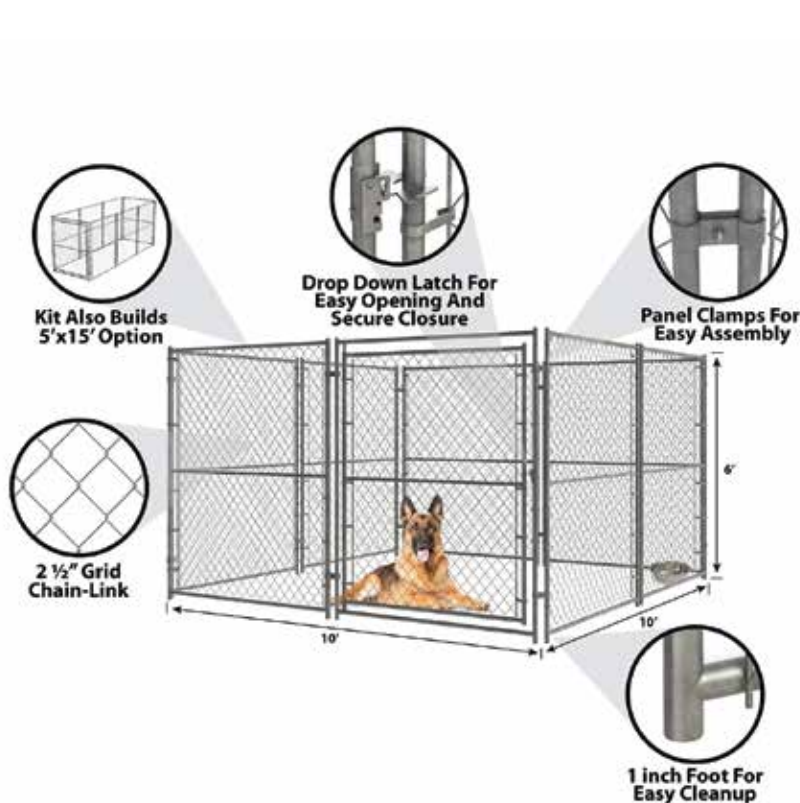

CHAIN LINK KITS

ALL HARDWARE INCLUDED • PRE-ASSEMBLED GATE • BUILDS 10x10 OR 5x15

Model#	Description	Size	Qty.	Finish
830063	Chain Link Boxed Kennel	6ft. H x 10ft. W x 10ft. D Can Also build 6ft. H x 5ft. W x 15ft. D	1	Galvanized Mesh Powder Coated Frame

CHAIN LINK KITS

ALL HARDWARE INCLUDED • PRE-ASSEMBLED GATE • STEEL CONSTRUCTION

Model#	Description	Size	Qty.	Finish
830070	Chain Link Kennel Kit Pre-assembled Panels	6ft. H x 10ft. W x 10ft. D Can Also build 6ft. H x 5ft. W x 15ft. D	1	Galvanized

CHAIN LINK PANELS

- CLAMPS INCLUDED
- GATE PANELS INCLUDE LATCH
- ROUND TUBE FRAME ACCEPTS KENNEL COVERS
- 1 INCH LEG PROVIDES CLEARANCE FOR EASY CLEAN UP

541549

541556

541655

Model#	Description	Size	Qty.	Finish
541549	Chain Link Panel	6ft. H x 5ft. W	16	Galvanized
541556	Chain Link Gate Panel	6ft. H x 5ft. W	16	Galvanized
541655	Chain Link Panel	6ft. H x 10ft. W	16	Galvanized