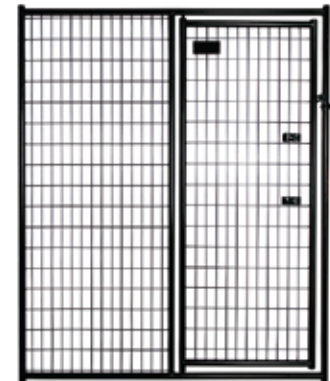

541648

Model#	Description	Size	Qty.	Finish
541631	Welded Mesh Panel	6ft. H x 5ft. W	16	Black Powder Coat
541648	Welded Mesh Gate Panel	6ft. H x 5ft. W	16	Black Powder Coat