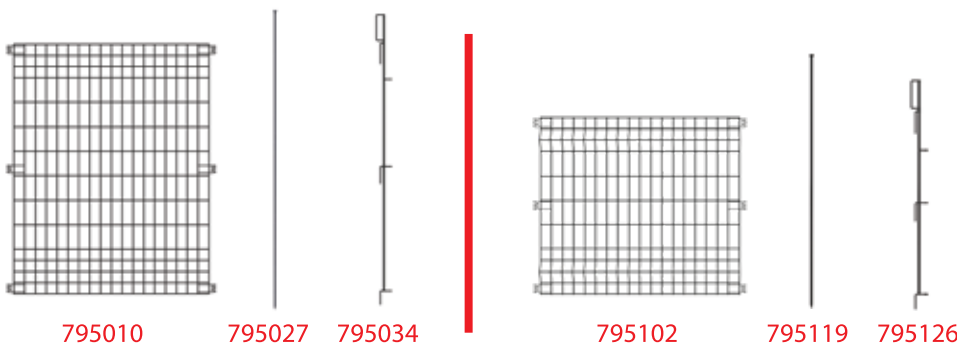

SMALL MULTI-PURPOSE FENCE

Model#	Description	Size	Qty.	Finish
795102	Small Multi-Purpose Panel	31in. H x 36in. W	8	Black Powder Coat
795119	Small Multi-Purpose Post	43in. H	30	Black Powder Coat
795126	Small Multi-Purpose Latch	36in. H	10	Black Powder Coat