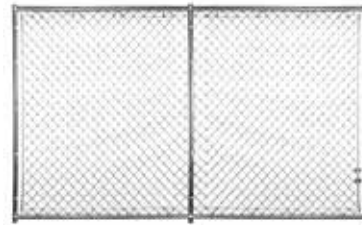

541655

Model#	Description	Size	Qty.	Finish
541549	Chain Link Panel	6ft. H x 5ft. W	16	Galvanized
541556	Chain Link Gate Panel	6ft. H x 5ft. W	16	Galvanized
541655	Chain Link Panel	6ft. H x 10ft. W	16	Galvanized